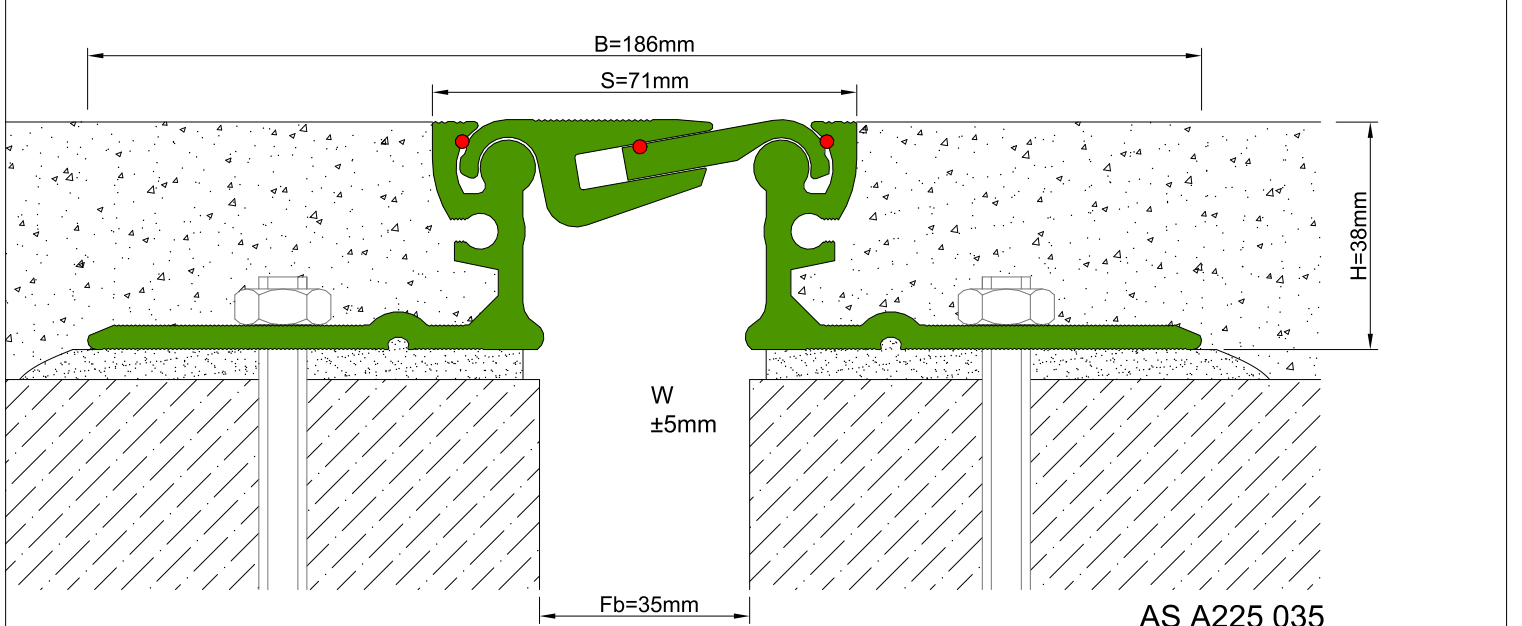

AS A225 profile is particularly designed for areas with heavy vehicle traffic. Pure metal structure characterizes AS A225 as a hardwearing & maintenance free profile. Hinged profile system and freely moving center pieces let the profile to meet displacements in 3 directions. Striated profile surface prevents slipping while the EPDM cords placed between the profiles eliminate metal stroking noise and minimize liquid leakage risk. Quite wide designed punched base frame lets the profile to be installed in an easy, quick and secured way. As pure metal profiles can not function in very narrow gaps, AS A225 – 030 profile with elastomeric gasket is designed and can be applied to gaps up to 25 mm. For surface mounted applications, AS U235 model is recommended. Profiles are delivered factory-assembled.

* Visuals are representative and the profile configuration may differ depending on the characteristics requested.

LOCATION	MODEL	GAP (Fb) mm	HEIGHT (H) MM	OVERALL WIDTH (B) mm	VISIBLE WIDTH (S) mm	MOVEMENT (W) mm	LOAD CAPACITY	STANDARD LENGTH (mt)
Floor to Floor	AS A225-025	25	30/38/50/70	170	55	+10 / -5	25 kN 120 kN	3
	AS A225-035	35	30/38/50/70	183	68	± 5	25 kN 300 kN	3
	AS A225-050	50	30/38/50/70	195	80	± 8	70 kN 300 kN	3
	AS A225-070	70	30/38/50/70	215	100	± 10	70 kN 300 kN	3
	AS A225-100	100	30/38/50/70	245	130	± 14	70 kN 300 kN	3
	AS A225-150	150	65	340	206	± 25	65 kN 300 kN	3

Note: Please ask for different sizes

 AS A225 035
 H38D

 AS A225 035
 H38KD

Profil No Profile Number	AS A225 038	AS A225 038
Fb (mm)	35	35
H (mm) yaklaşık approx.	38	38
W± (mm) yaklaşık approx.	±5	±5
Renk Color	Alüminyum: Natürel, Fitiller: Siyah, Aluminum: Natural, Inserts: Black	
Malzeme Material	Alüminyum, EPDM Kauçuk Aluminum, EPDM Rubber	
Standart Uzunluk Standard Length	3	
Yükleme Kapasitesi Load-Bearing Capacity	25kN 	300kN 