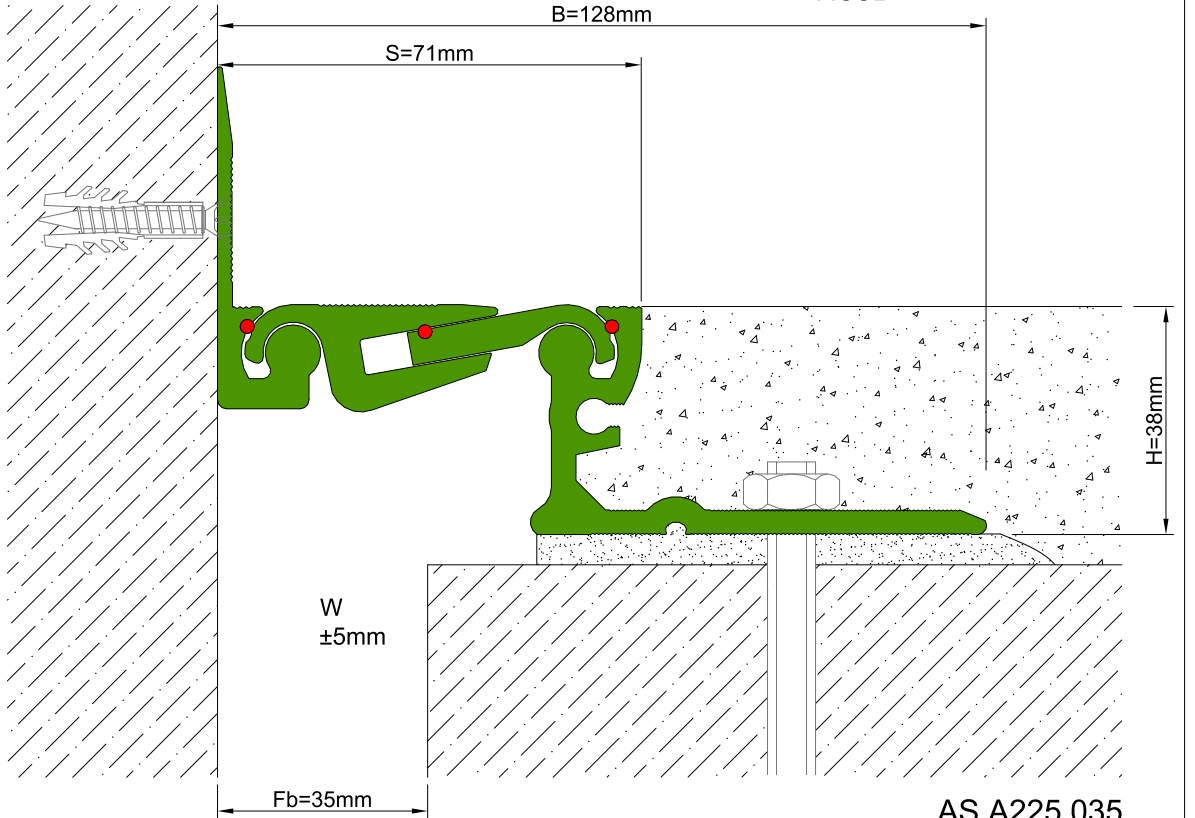

AS A225 profile is particularly designed for areas with heavy vehicle traffic. Pure metal structure characterizes AS A225 as a hardwearing & maintenance free profile. Hinged profile system and freely moving center pieces let the profile to meet displacements in 3 directions. Striated profile surface prevents slipping while the EPDM cords placed between the profiles eliminate metal stroking noise and minimize liquid leakage risk. Quite wide designed punched base frame lets the profile to be installed in an easy, quick and secured way. As pure metal profiles can not function in very narrow gaps, AS A225 – 030 profile with elastomeric gasket is designed and can be applied to gaps up to 25 mm. For surface mounted applications, AS U235 model is recommended. Profiles are delivered factory-assembled.

* Visuals are representative and the profile configuration may differ depending on the characteristics requested.

LOCATION	MODEL	GAP (Fb) mm	HEIGHT (H) MM	OVERALL WIDTH (B) mm	VISIBLE WIDTH (S) mm	MOVEMENT (W) mm	LOAD CAPACITY	STANDARD LENGTH (mt)
Floor to Floor	AS A225-025	25	30/38/50/70	170	55	+10 / -5	25 kN 120 kN	3
	AS A225-035	35	30/38/50/70	183	68	± 5	25 kN 300 kN	3
	AS A225-050	50	30/38/50/70	195	80	± 8	70 kN 300 kN	3
	AS A225-070	70	30/38/50/70	215	100	± 10	70 kN 300 kN	3
	AS A225-100	100	30/38/50/70	245	130	± 14	70 kN 300 kN	3
	AS A225-150	150	65	340	206	± 25	65 kN 300 kN	3

Note: Please ask for different sizes

 AS A225 035
 H38D

 AS A225 035
 H38KD

Profil No Profile Number	AS A225 038	AS A225 038
Fb (mm)	35	35
H (mm) yaklaşık approx.	38	38
W± (mm) yaklaşık approx.	±5	±5
Renk Color	Alüminyum: Natürel, Fitiller: Siyah, Aluminum: Natural, Inserts: Black	
Malzeme Material	Alüminyum, EPDM Kauçuk Aluminum, EPDM Rubber	
Standart Uzunluk Standard Length	3	
Yükleme Kapasitesi Load-Bearing Capacity	25kN 	300kN 