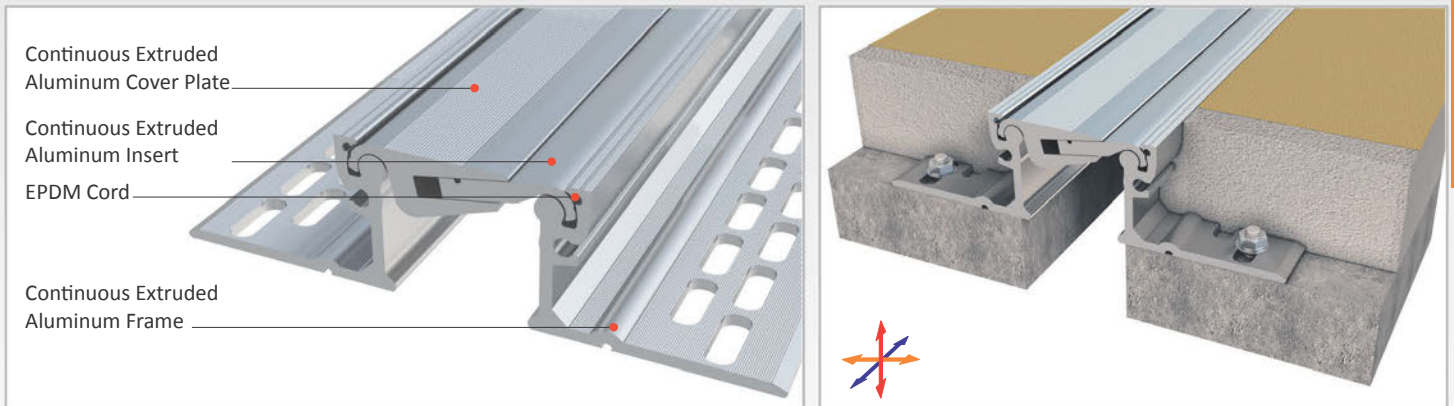

AS A225 profile is particularly designed for areas with heavy vehicle traffic. Pure metal structure characterizes AS A225 as a hardwearing & maintenance free profile. Hinged profile system and freely moving center pieces let the profile to meet displacements in 3 directions. Striated profile surface prevents slipping while the EPDM cords placed between the profiles eliminate metal stroking noise and minimize liquid leakage risk. Quite wide designed punched base frame lets the profile to be installed in an easy, quick and secured way. As pure metal profiles can not function in very narrow gaps, AS A225 – 030 profile with elastomeric gasket is designed and can be applied to gaps up to 25 mm. For surface mounted applications, AS U235 model is recommended. Profiles are delivered factory-assembled.

- Application Areas** : Indoor & Outdoor / Floor
- Ideal for** : Factories, Warehouses, Car Parks, Airports, Shopping Malls, Commercial & Public Buildings etc.
- Material** : Mill Finish Aluminum (Anodizing optional), EPDM Cord; EPDM Gasket (Only AS A225-030)
- Aluminum Alloy** : 6063 AA-USA / EN AW 6063
- Optional Supplies** : Fire Barrier, Waterproof EPDM membrane

* Visuals are representative and the profile configuration may differ depending on the characteristics requested.

LOCATION	MODEL	GAP (Fb) mm	HEIGHT (H) MM	OVERALL WIDTH (B) mm	VISIBLE WIDTH (S) mm	MOVEMENT (W) mm	LOAD CAPACITY	STANDARD LENGTH (mt)
Floor to Floor	AS A225-025	25	30/38/50/70	170	55	+10 / -5	25 kN 120 kN	3
	AS A225-035	35	30/38/50/70	183	68	± 5	25 kN 300 kN	3
	AS A225-050	50	30/38/50/70	195	80	± 8	70 kN 300 kN	3
	AS A225-070	70	30/38/50/70	215	100	± 10	70 kN 300 kN	3
	AS A225-100	100	30/38/50/70	245	130	± 14	70 kN 300 kN	3
	AS A225-150	150	65	340	206	± 25	65 kN 300 kN	3