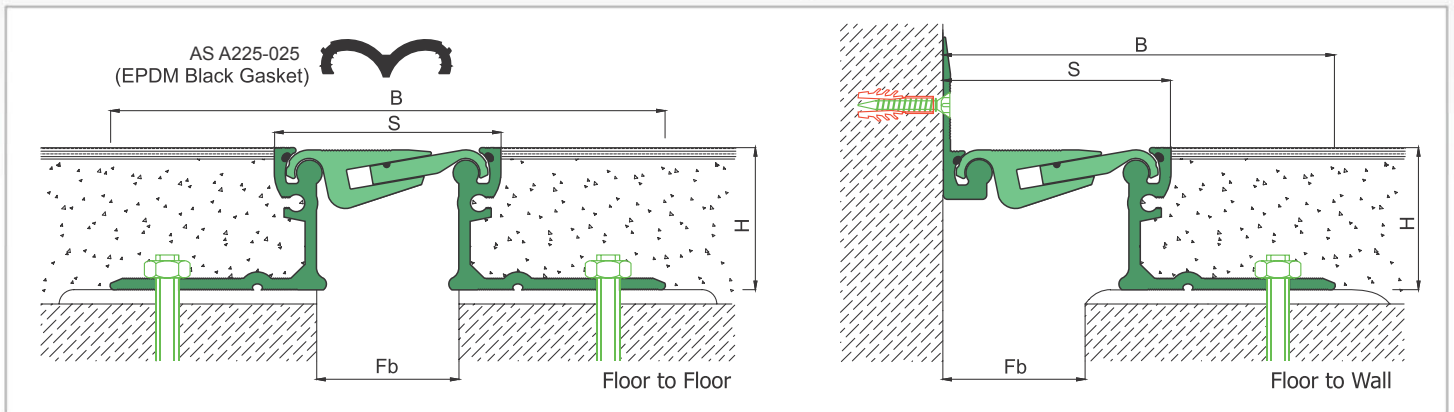

AS A225 profile is particularly designed for areas with heavy vehicle traffic. Pure metal structure characterizes AS A225 as a hardwearing & maintenance free profile. Hinged profile system and freely moving center pieces let the profile to meet displacements in 3 directions. Striated profile surface prevents slipping while the EPDM cords placed between the profiles eliminate metal stroking noise and minimize liquid leakage risk. Quite wide designed punched base frame lets the profile to be installed in an easy, quick and secured way. As pure metal profiles can not function in very narrow gaps, AS A225 – 030 profile with elastomeric gasket is designed and can be applied to gaps up to 25 mm. For surface mounted applications, AS U235 model is recommended. Profiles are delivered factory-assembled.

- Application Areas** : Indoor & Outdoor / Floor
- Ideal for** : Factories, Warehouses, Car Parks, Airports, Shopping Malls, Commercial & Public Buildings etc.
- Material** : Mill Finish Aluminum (Anodizing optional), EPDM Cord; EPDM Gasket (Only AS A225-030)
- Aluminum Alloy** : 6063 AA-USA / EN AW 6063
- Optional Supplies** : Fire Barrier, Waterproof EPDM membrane

* Visuals are representative and the profile configuration may differ depending on the characteristics requested.

LOCATION	MODEL	GAP (Fb) mm	HEIGHT (H) MM	OVERALL WIDTH (B) mm	VISIBLE WIDTH (S) mm	MOVEMENT (W) mm	LOAD CAPACITY	STANDARD LENGTH (mt)
Floor to Floor	AS A225-025	25	30/38/50/70	170	55	+10 / -5	25 kN 120 kN	3
	AS A225-035	35	30/38/50/70	183	68	± 5	25 kN 300 kN	3
	AS A225-050	50	30/38/50/70	195	80	± 8	70 kN 300 kN	3
	AS A225-070	70	30/38/50/70	215	100	± 10	70 kN 300 kN	3
	AS A225-100	100	30/38/50/70	245	130	± 14	70 kN 300 kN	3
	AS A225-150	150	65	340	206	± 25	65 kN 300 kN	3